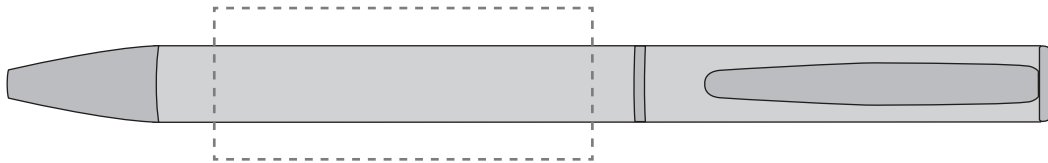

| | | |
|-----------|------------|-------------------------|
| Your Ref: | Quantity: | Product Code: TPC731801 |
| Our Ref: | Version: 1 | Product Colour: SILVER |

PRINTING CONCERNS:

We stock this item in the following colours

**PANTONE REFERENCE(S)**

● Engraving

ARTWORK SCALE 100%

ARTWORK SCALE 100%
Rotary Engrave Area:
50mm x 20mm

Product Image for visualisation
- colours may vary

The dashed line is to demonstrate print area and will not appear on your printed item